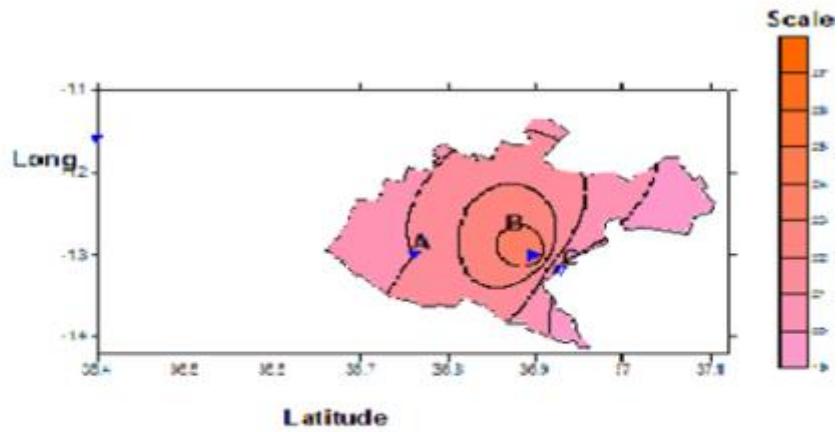

February 2015 Temperature outlook for Nairobi

Date and time:

Wed, 2015-02-11 09:55

Key

(A) Dagoretti Corner

(B) Wilson Airport

(C) JICA